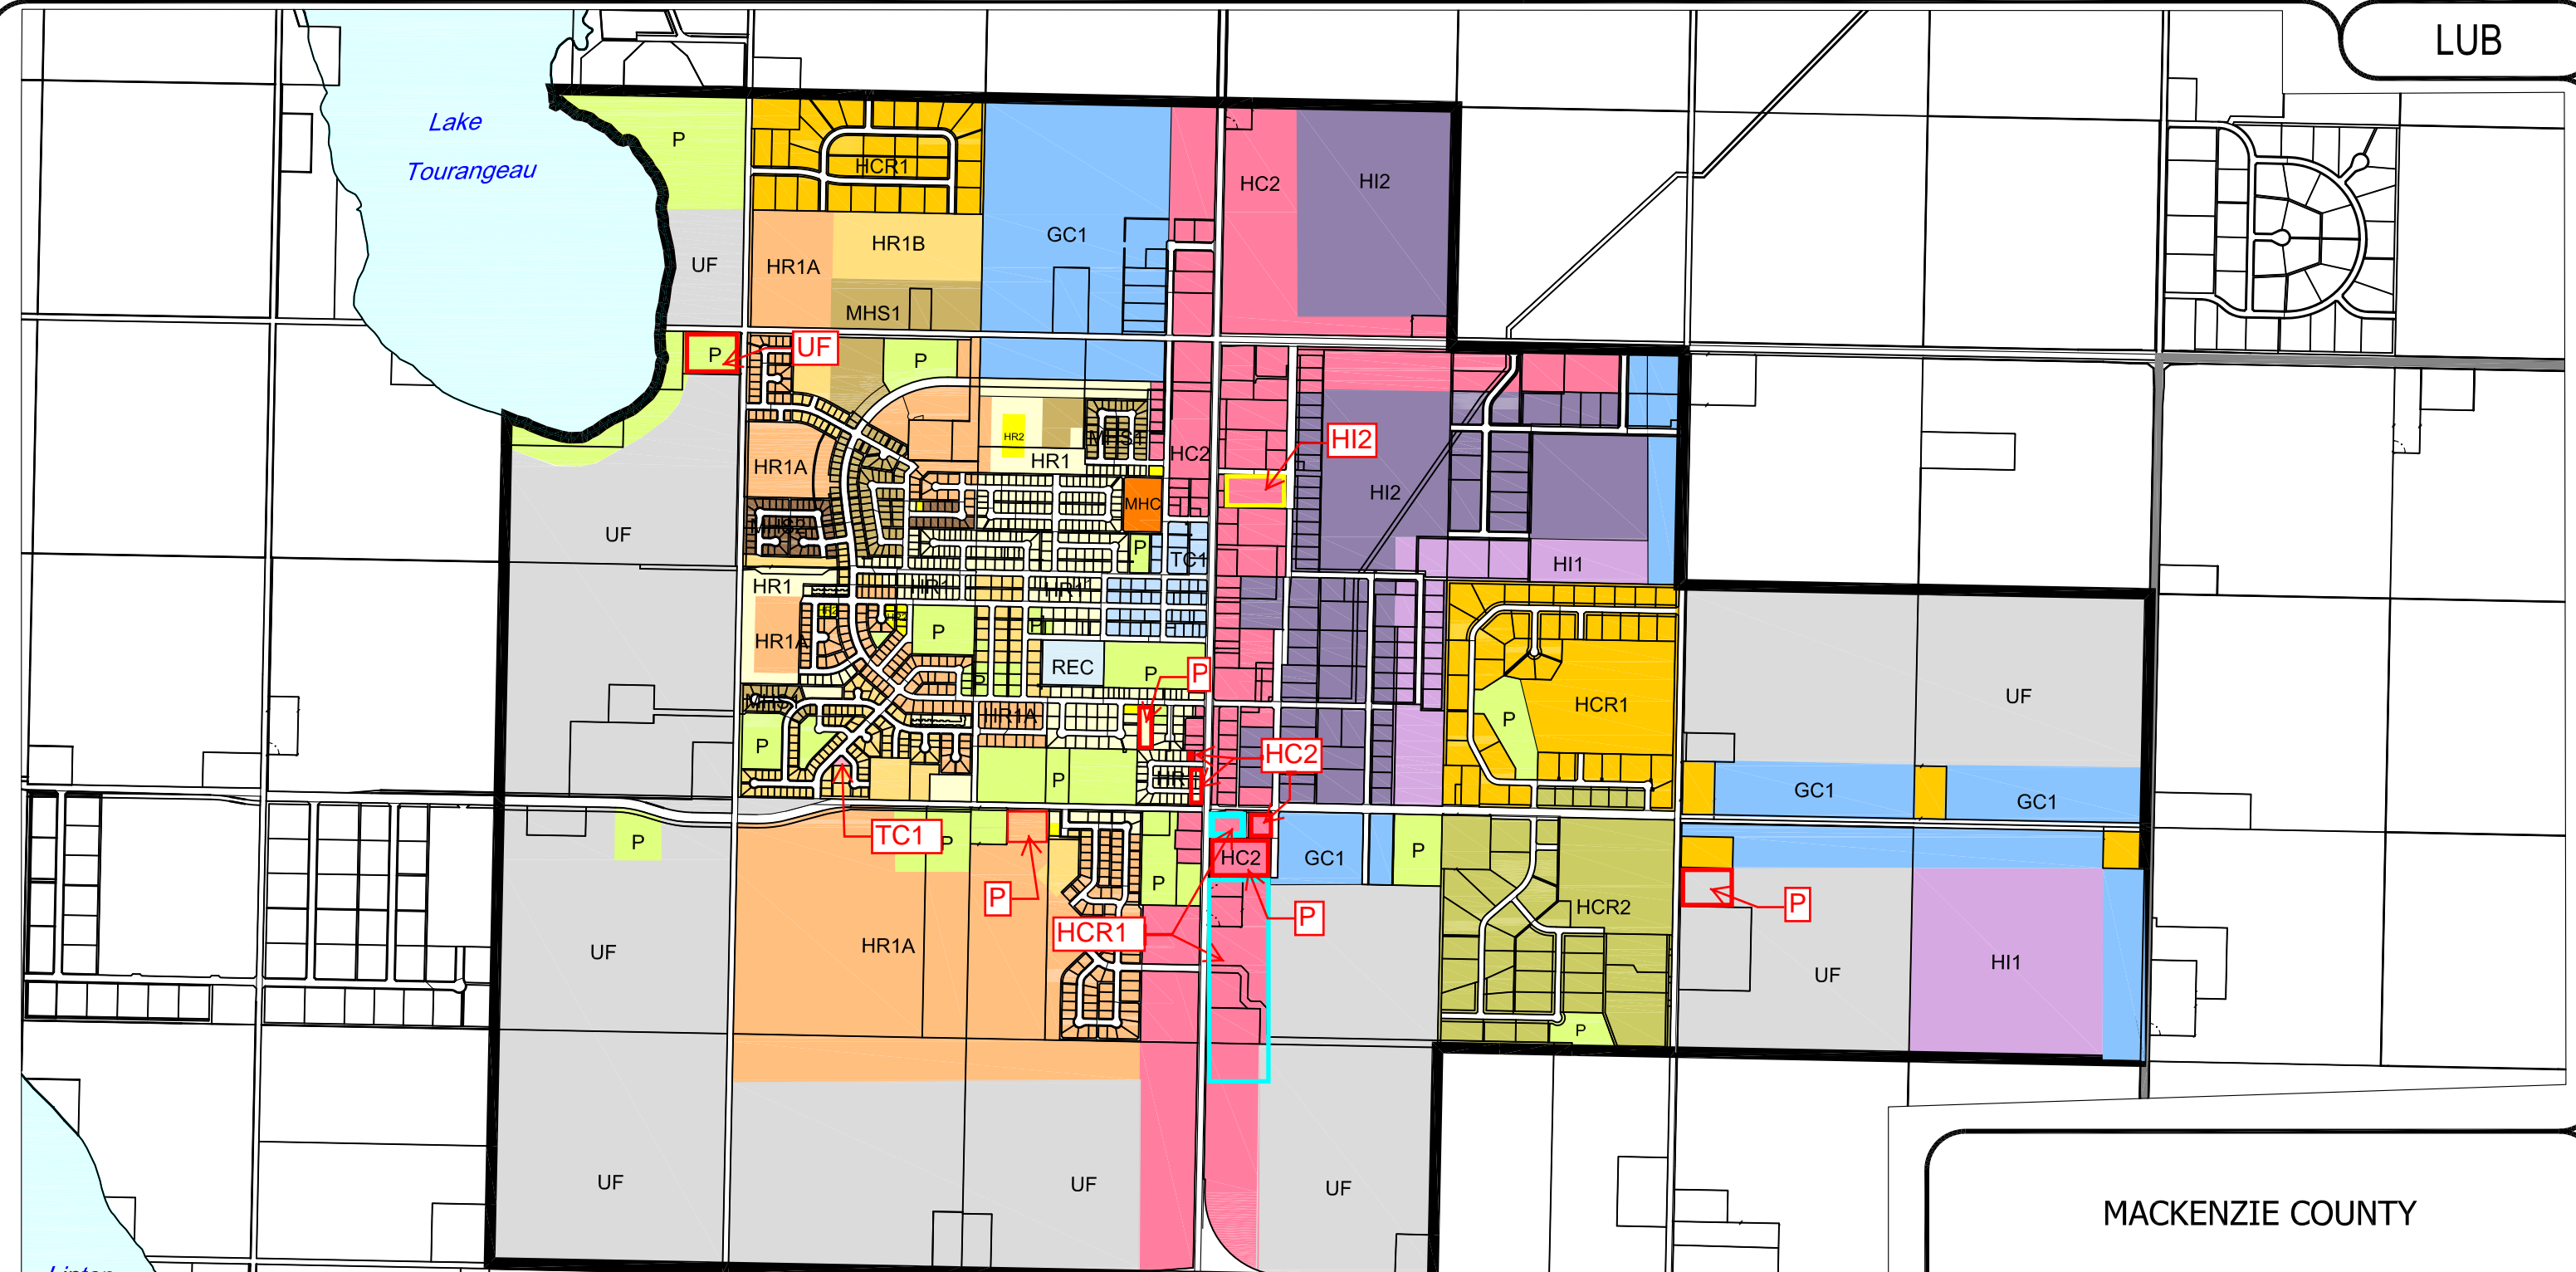

Lake
Tourangeau

Linton
Lake

LEGEND

| | | | |
|------|---------------------------------|-----|---------------------------------|
| HR1 | HAMLET RESIDENTIAL 1 | TC1 | LA CRETE TOWN CENTRE COMMERCIAL |
| HR1A | HAMLET RESIDENTIAL 1A | HC2 | LA CRETE HIGHWAY COMMERCIAL |
| HR1B | HAMLET RESIDENTIAL 1B | HI1 | HAMLET INDUSTRIAL 1 |
| HR2 | HAMLET RESIDENTIAL 2 | HI2 | HAMLET INDUSTRIAL 2 |
| HCR1 | HAMLET COUNTRY RESIDENTIAL 1 | P | PUBLIC / INSTITUTIONAL |
| HCR2 | HAMLET COUNTRY RESIDENTIAL 2 | REC | RECREATION |
| MHS1 | MANUFACTURED HOME SUBDIVISION 1 | UF | URBAN FRINGE |
| MHS2 | MANUFACTURED HOME SUBDIVISION 2 | GC1 | LA CRETE GENERAL COMMERCIAL |
| MHC | MANUFACTURED HOME COMMUNITY | | |

MACKENZIE COUNTY
 HAMLET OF LA CRETE
 LAND USE BYLAW DISTRICT MAP
 Last Updated Date: December 10, 2013
 N.T.S.